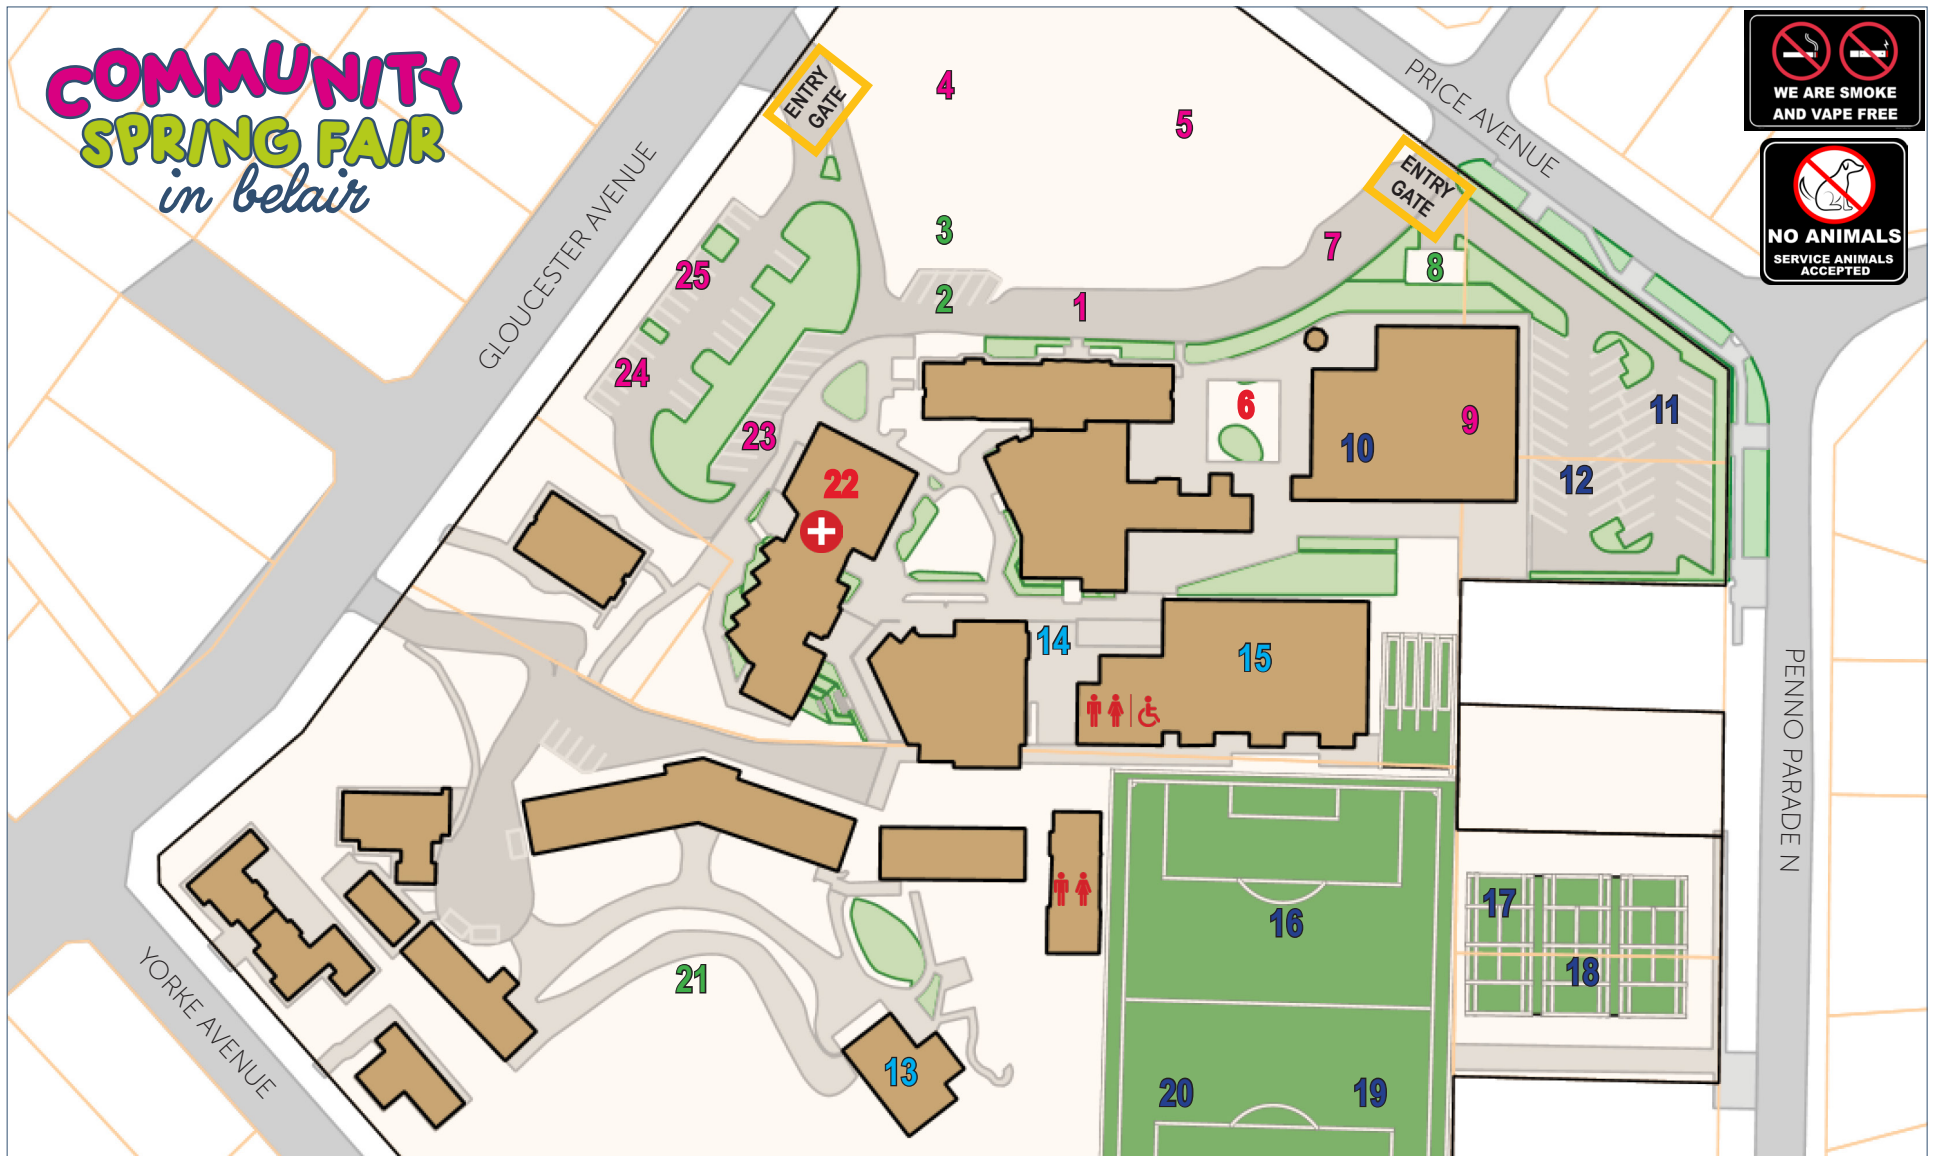

With thanks to our sponsors

Supported by a City of Mitcham Community Grant.

COMMUNITY SPRING FAIR *in belair*

ENTERTAINMENT

- 1 - Main Stage
- 4 - Hair Spray & Temp Tattoo Stall
- 5 - Face Painting*
- 7 - CFS Fire Truck (10am - 1pm)
- 9 - Silent Disco*
- 23 - St John's Ambulance Vehicle
- 24 - Petting Zoo*
- 25 - SES Vehicle & Stall

RIDES & AMUSEMENTS

- 10 - Jumping Castle & Kids Craft*
- 11 - Rock Climbing Wall
- 12 - Orbit 360 Ride
- 16 - Side Show Alley Games
- 17 - Bungee Trampolines
- 18 - Tea Cup Rides
- 19 - Mini Golf
- 20 - Sumo Suits

FOOD & BEVERAGE

- 2 - P&F BBQ, Canteen & Cake Stall
- 3 - Food Trucks
- 8 - Ice Cream Truck
- 21 - Wine & Cheese Marquee

SHOPPING

- 13 - Clothing & Book Stall
- 14 - Plant Stall
- 15 - Market Stalls

EVENT SERVICES

- 6 - Ticket Booth
- 22 - St John's First Aid

- TOILETS
- ACCESSIBLE TOILETS
- FIRST AID

** Indicates an item provided complimentary to the community, courtesy of a City of Mitcham Council grant